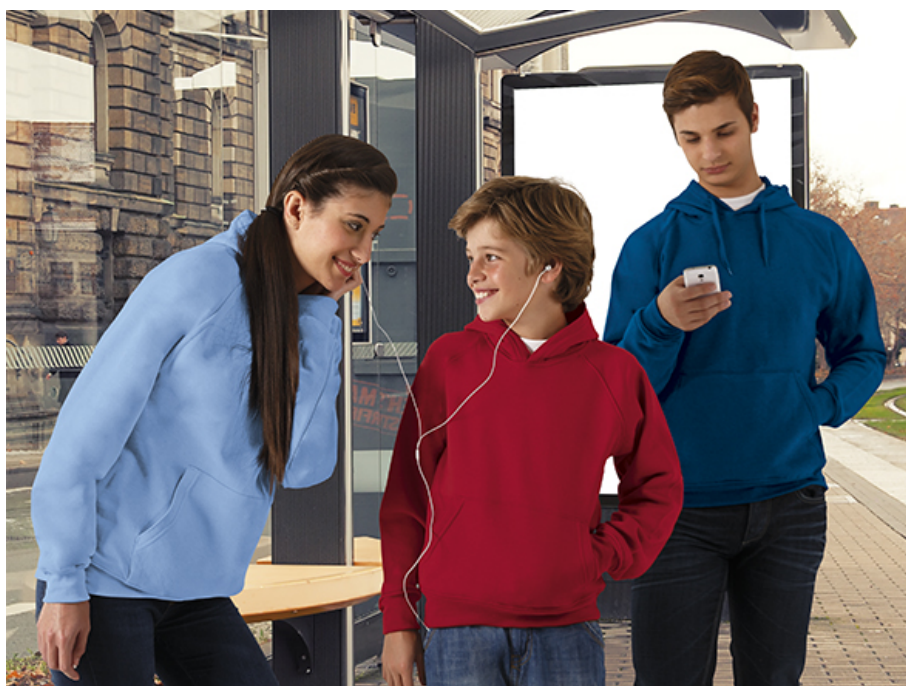

sweatshirt STREET

POLYESTER 65%	COTTON 35%	DENSITY 320 g/m	BOX 20 uds
-----------------------------	--------------------------	-------------------------------	--------------------------

BAG 5 uds

SYMBOLS MAINTENANCE:

65% polyester, 35% cotton. 320 grs/m2 brushed fleece fabric inside. Double fabric hood. Kangaroo pocket. Adjustable drawstring on the hood (except children sizes). Raglan long sleeves. Ribbed cuffs and waist. Top stitching on sleeves, cuffs and waist. 20 units per box. 5 units per package: 1 size, 1 color.