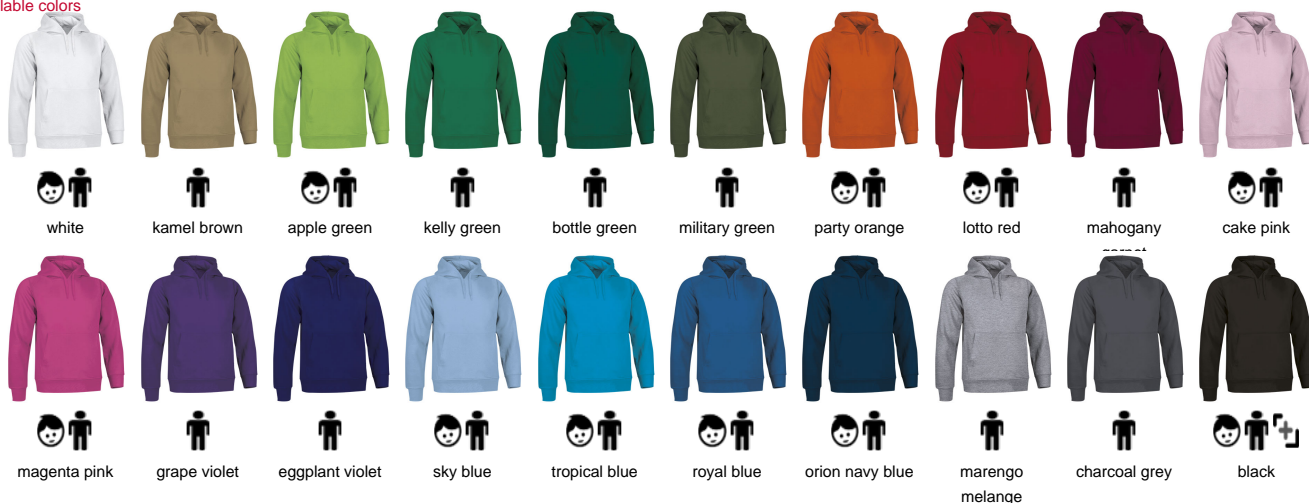

# sweatshirt ARIZONA

<b>POLYESTER</b>  100%	<b>DENSITY</b>  280 g/m	<b>BOX</b>  20 uds	<b>BAG</b>  1 uds
------------------------------	-------------------------------	--------------------------	-------------------------

100% polyester 280 grs/m<sup>2</sup> brushed fleece fabric inside. Double fabric Hood. Adjustable drawstring on the Hood. Kangaroo pocket. Ribbed cuffs and waist. 20 units per box. 1 unit per package: 1 size, 1 color.

Approximate dimensions per size (cm.)

	niño				adulto					grande
	3	4/5	6/8	10/12	S	M	L	XL	XXL	3XL
largo	46.5	51.5	56.5	61.5	66	69	72	75	78	81
ancho	35	39	43	47	52	55	58	61	64	67

Available colors

- Available colors for kid sizes
- Available colors for adult sizes
- Available colors for big sizes